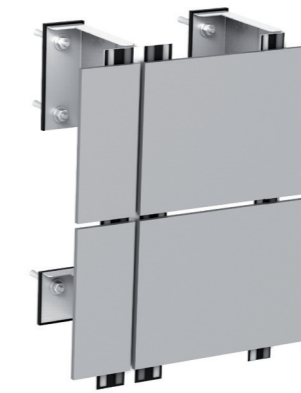

CASSETTE DELTA PK VK1

CASSETTE DELTA PK SK1

CASSETTE DELTA PK VK2

CASSETTE DELTA PK SK2

DESIGN PROFILE DELTA TR VK1

DESIGN PROFILE DELTA TR VK2

LAMELLA DELTA LAM SK1

LAMELLA DELTA LAM SK2

LAMELLA DELTA LAM SK3

LAMELLA DELTA LAM SK4

FIBRE CEMENT FACADES

BOARD DELTA VCD SK1

BOARD DELTA VCD SK2

BOARD DELTA VCD VK1

LAMINATE FACADES

BOARD DELTA HPL SK1

BOARD DELTA HPL SK2

BOARD DELTA HPL VK1