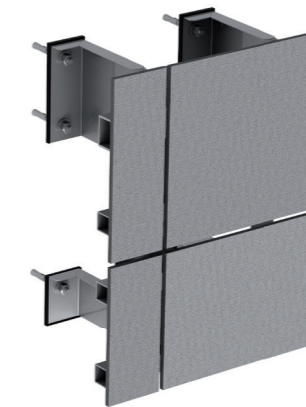

CASSETTE DELTA PK VK1

CASSETTE DELTA PK SK1

CASSETTE DELTA PK VK2

CASSETTE DELTA PK SK2

DESIGN PROFILE DELTA TR VK1

DESIGN PROFILE DELTA TR VK2

LAMELLA DELTA LAM SK1

LAMELLA DELTA LAM SK2

LAMELLA DELTA LAM SK3

LAMELLA DELTA LAM SK4

FIBRE CEMENT FACADES

BOARD DELTA VCD SK1

BOARD DELTA VCD SK2

BOARD DELTA VCD VK1

LAMINATE FACADES

BOARD DELTA HPL SK1

BOARD DELTA HPL SK2

BOARD DELTA HPL VK1